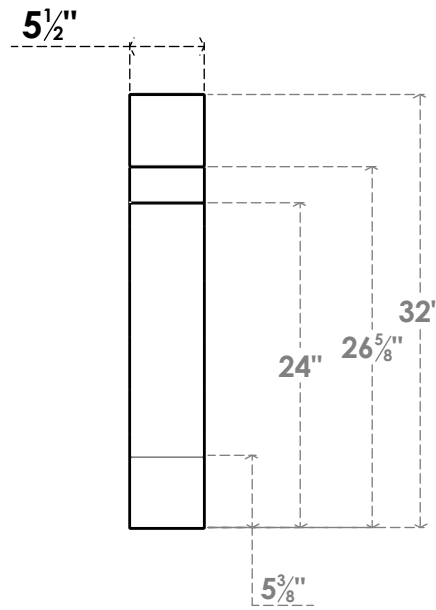

ITEM NUMBER: BRCPC055X26000X32000MRC

5 1/2"W X 26"D X 32"H MERCED ARCHITECTURAL GRADE PVC CLOSED KNEE BRACE

SIDE PROFILE

FRONT PROFILE

ISOMETRIC

EKENA MILLWORK
2300 WEST MAIN ST.
CLARKSVILLE, TX 75426
TOLL FREE: 866-607-0453
WWW.EKENAMILLWORK.COM