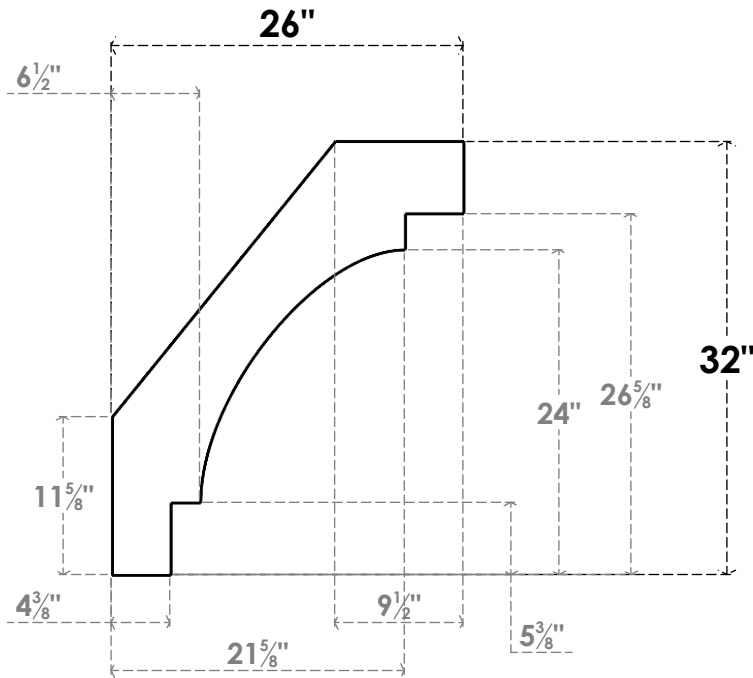

ITEM NUMBER: BRCPC055X26000X32000MRC

5 1/2"W X 26"D X 32"H MERCED ARCHITECTURAL GRADE PVC CLOSED KNEE BRACE

SIDE PROFILE

FRONT PROFILE

ISOMETRIC

EKENA MILLWORK
2300 WEST MAIN ST.
CLARKSVILLE, TX 75426
TOLL FREE: 866-607-0453
WWW.EKENAMILLWORK.COM